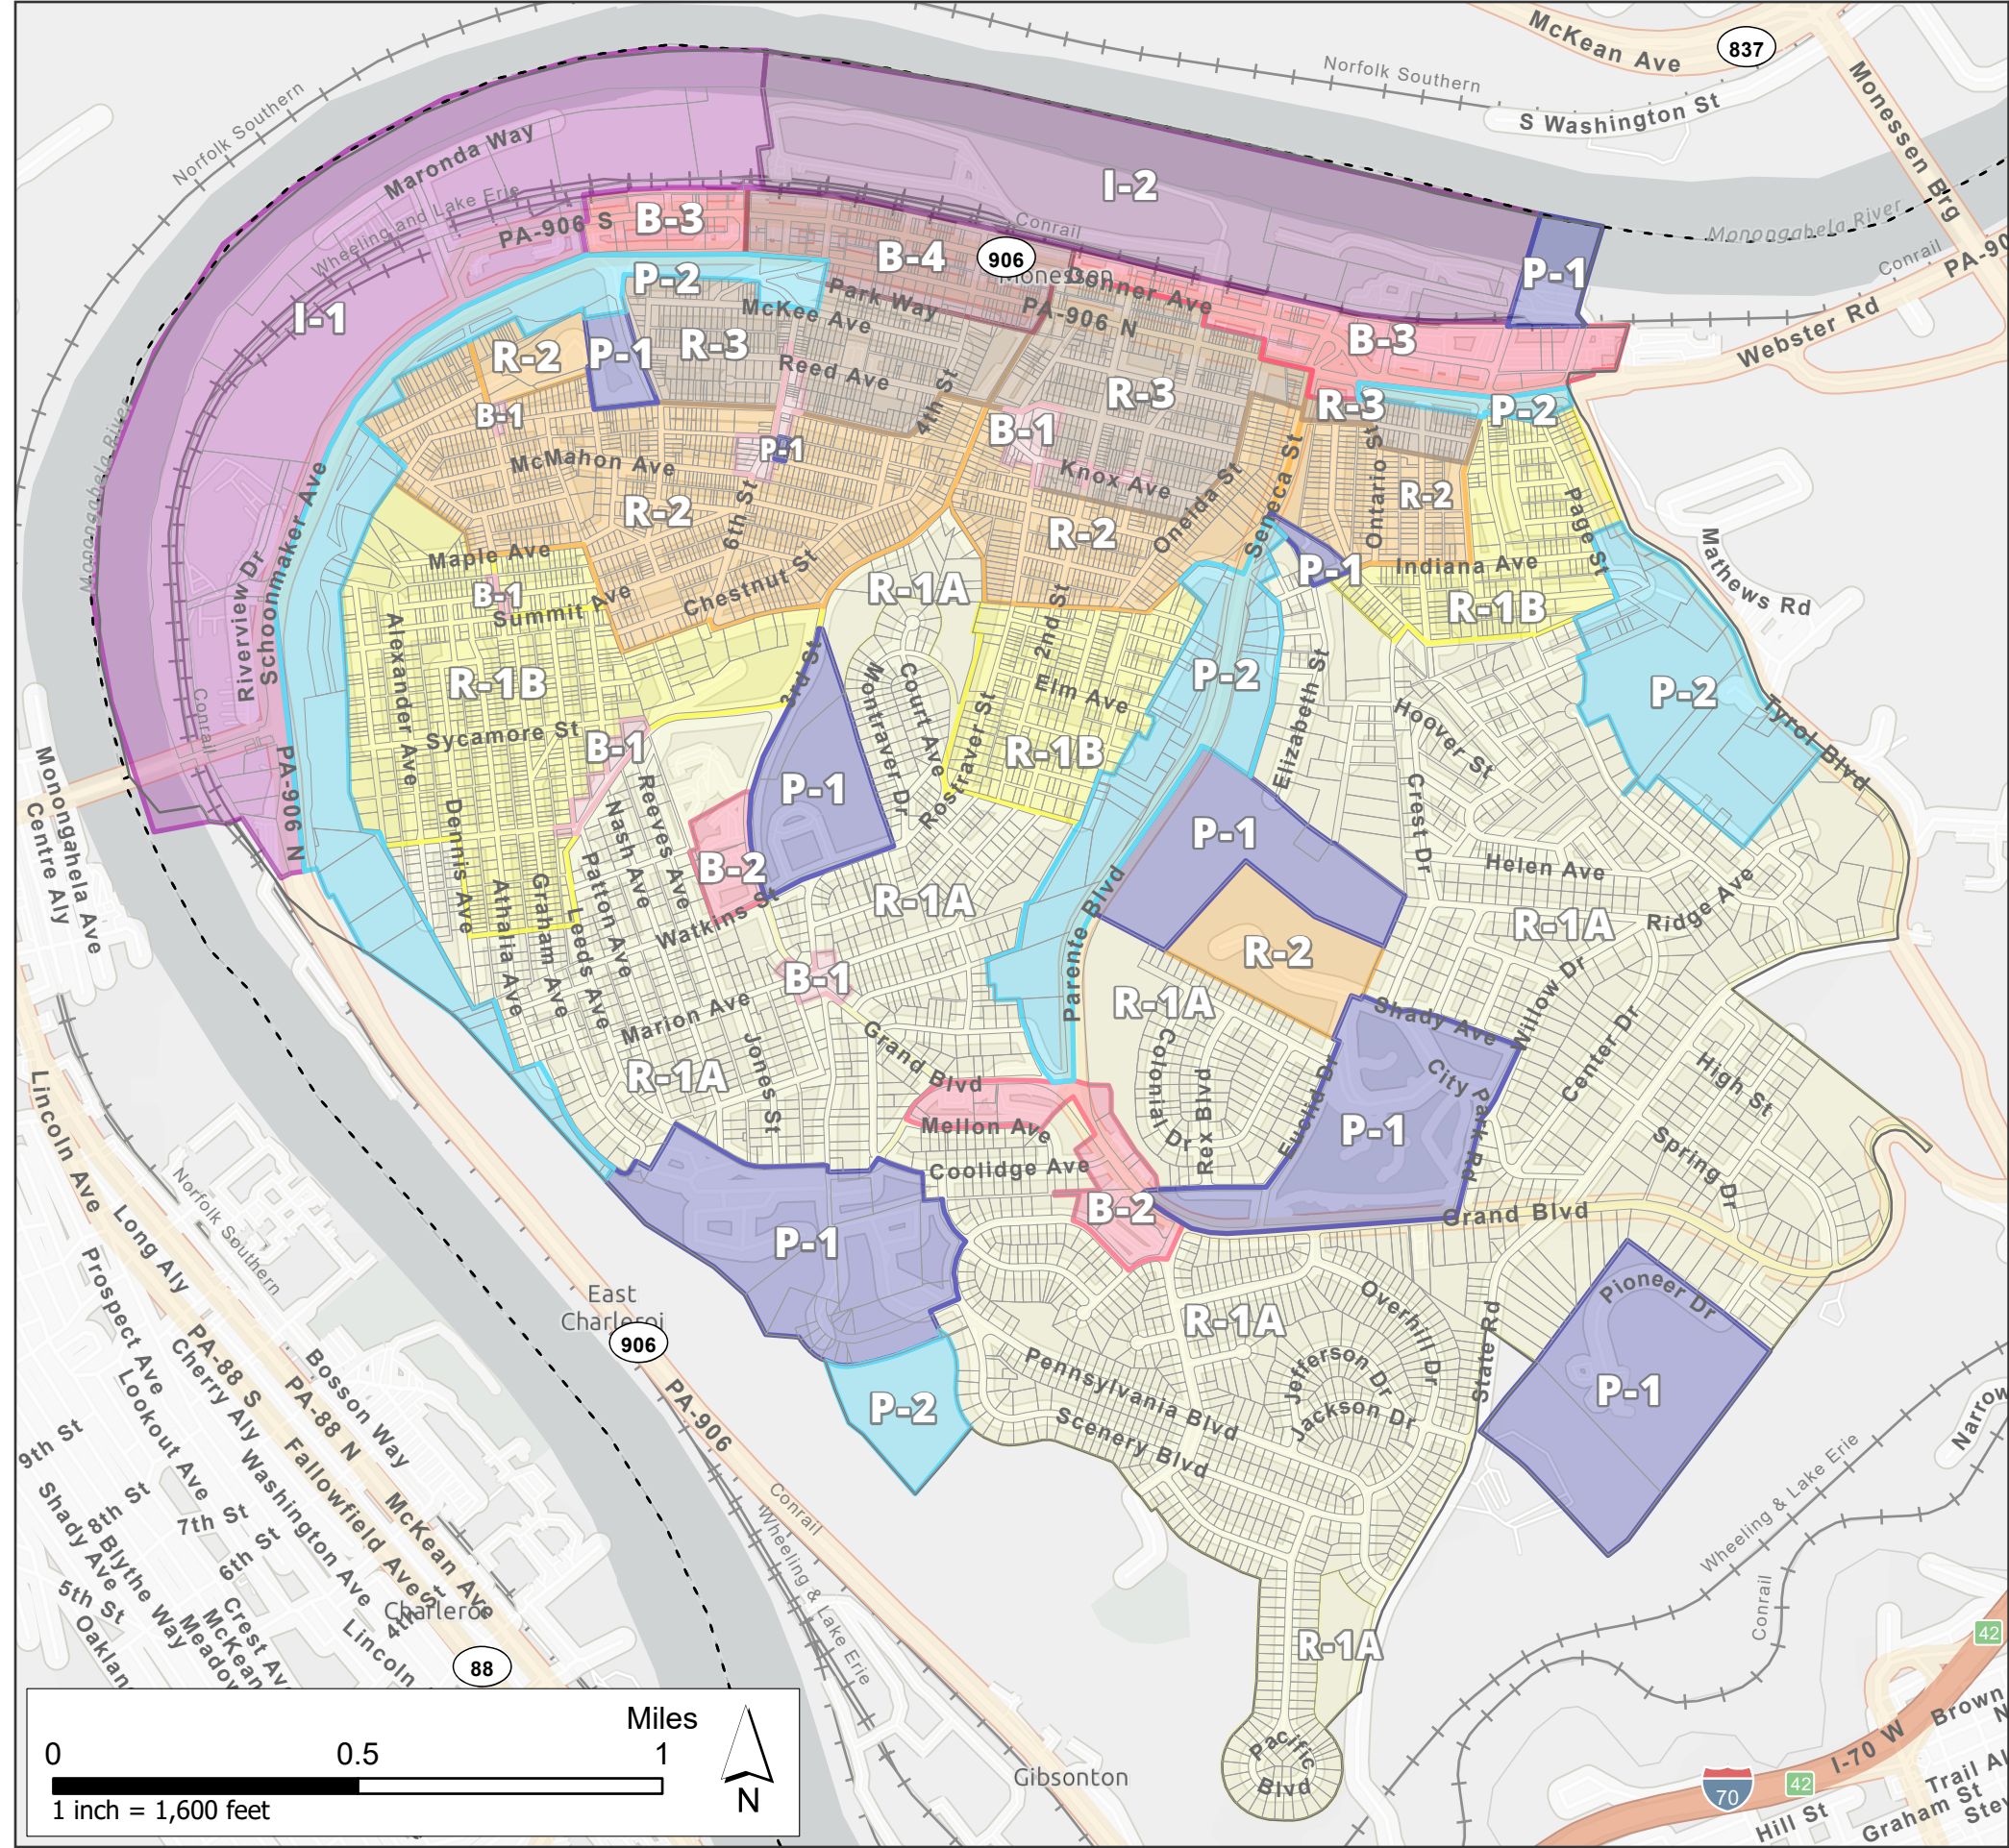

CITY OF MONESSEN ZONING MAP

WESTMORELAND COUNTY • PENNSYLVANIA

PREPARED BY: URBAN DESIGN VENTURES, LLC

MAP SYMBOLS	DESCRIPTIONS & DISTRICTS
	Tax Parcel Boundary
	County Boundary
	Municipal Boundary
	R-1A Single Family Residential
	R-1B Single Family Residential
	R-2 Two Family Residential
	R-3 Multi-Family Residential
	B-1 Neighborhood Business District
	B-2 Community Business District
	B-3 Gateway Business District
	B-4 Central Business District
	I-1 Light Industry District
	I-2 Heavy Industry District
	P-1 Civic Lands District
	P-2 Open Lands District

PROPOSED - March 22, 2022